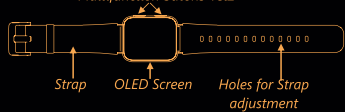

Take the smartwatch out of the box and place the magnetic charging cable on it, according to the following diagram: (Use only the cablesupplied in the package !).

Functions and Shortcuts

Functional button 1 - stop / back; Function button 2 - sport mode. From the main screen: Swipe right - change theme; Swipe left - show stats and access additional functions; Swipe down - control panel; Swipe up - show notifications.